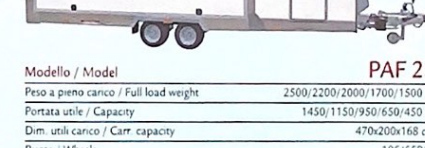

Modello / Model	PAF 25/L
Peso a pieno carico / Full load weight	3000/2800/2500/2200/2000/1700/1500 Kg
Portata utile / Capacity	1820/1620/1320/1020/820/520/320 kg
Dim. utili carico / Carr. capacity	545x210x168 cm
Ruote / Wheels	195/55R10

Modello / Model	PAF 25/XL
Peso a pieno carico / Full load weight	3000/2800/2500 Kg
Portata utile / Capacity	1700/1500/1200 kg
Dim. utili carico / Carr. capacity	545x238x168 cm
Ruote / Wheels	195/55R10